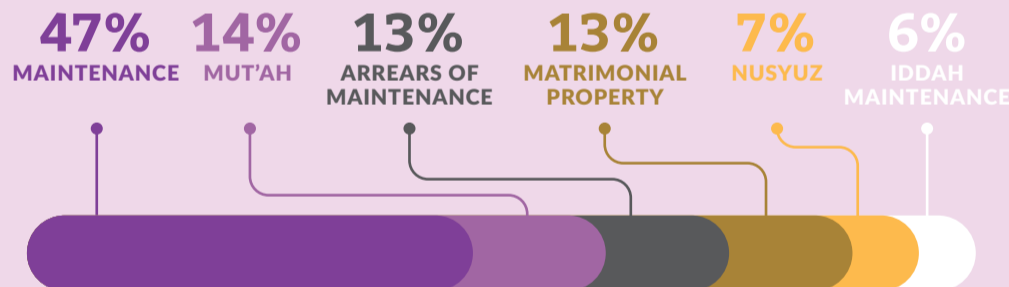

Operates on: Tuesdays, Wednesdays & Thursdays • From 10:00AM to 5:00PM

TELENISA

INFOGRAPHIC 2022

A short summary based on the Telenisa Statistic and Findings 2022

Top 4 Reasons for Marriage Breakdown

	2020	2021	2022
TOP 1	DOMESTIC VIOLENCE 23%	COMMUNICATION BREAKDOWN 25%	COMMUNICATION BREAKDOWN 31%
TOP 2	HUSBAND NOT PROVIDING MAINTENANCE 18%	DOMESTIC VIOLENCE 23%	DOMESTIC VIOLENCE 15%
TOP 3	INFIDELITY 14%	HUSBAND NOT PROVIDING MAINTENANCE 20%	HUSBAND NOT PROVIDING MAINTENANCE 15%
TOP 4	FINANCIAL & POLYGAMY 10%	INFIDELITY 11%	INFIDELITY 13%

Top 3 Grounds for Divorce

Issues in Wives' Maintenance

INADEQUATE MAINTENANCE 50%

HUSBAND IS UNEMPLOYED 28%

Issues Affecting Wives

Issues Relevant to Child Maintenance

HUSBAND DOES NOT OBEY 11%

OTHERS 8%