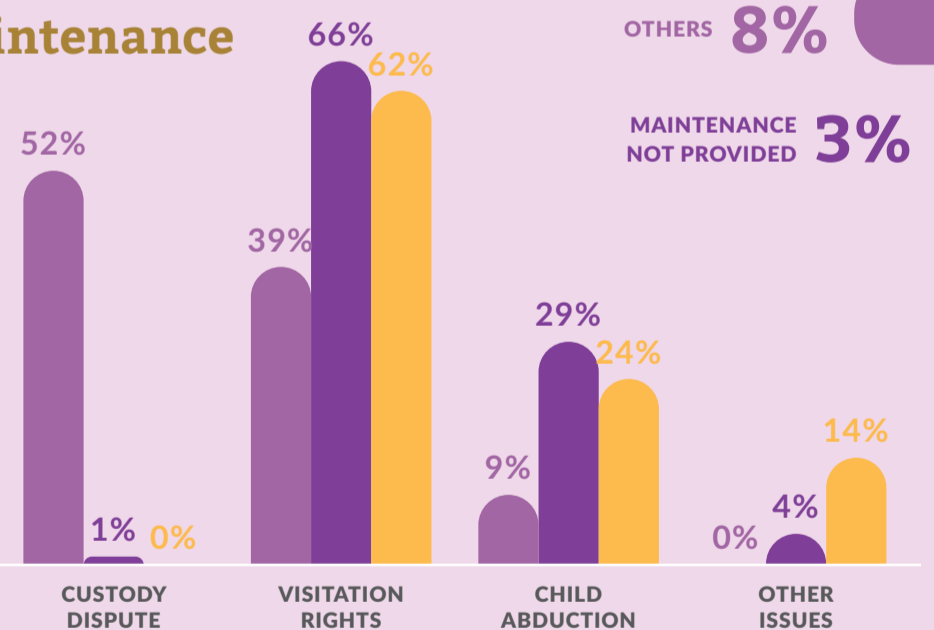

Issues Relevant to Child Maintenance

HUSBAND DOES NOT OBEY 11%

OTHERS 8%

MAINTENANCE NOT PROVIDED 3%

2020
2021
2022