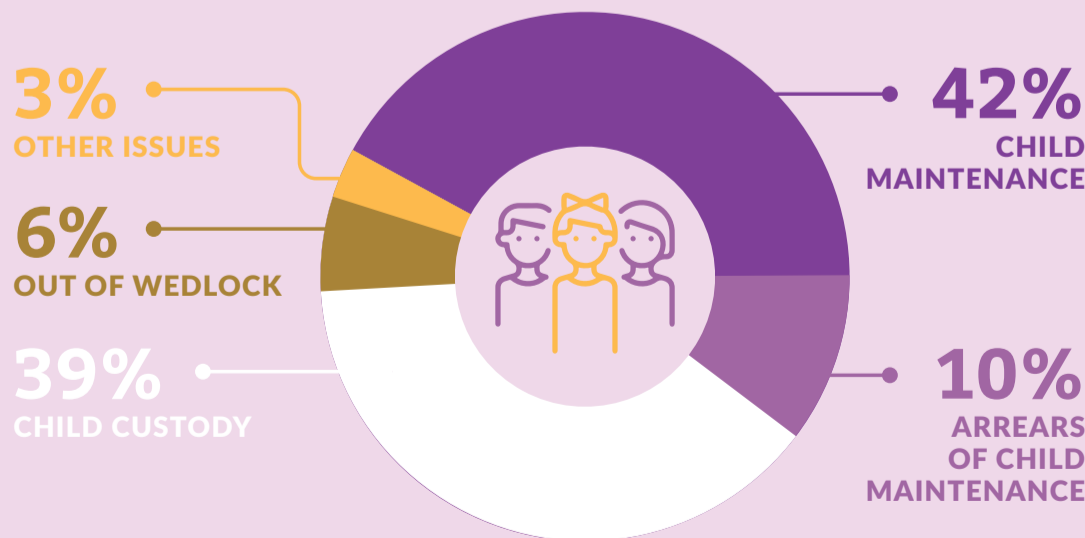

Issues Relevant to Children

TELENISA LEGAL CLINIC

T +6012 812 3424
E telenisa@sistersinislam.org.my

@Telenisa.SIS @telenisa_sis @telenisa

Operates on: Tuesdays, Wednesdays & Thursdays • From 10:00AM to 5:00PM