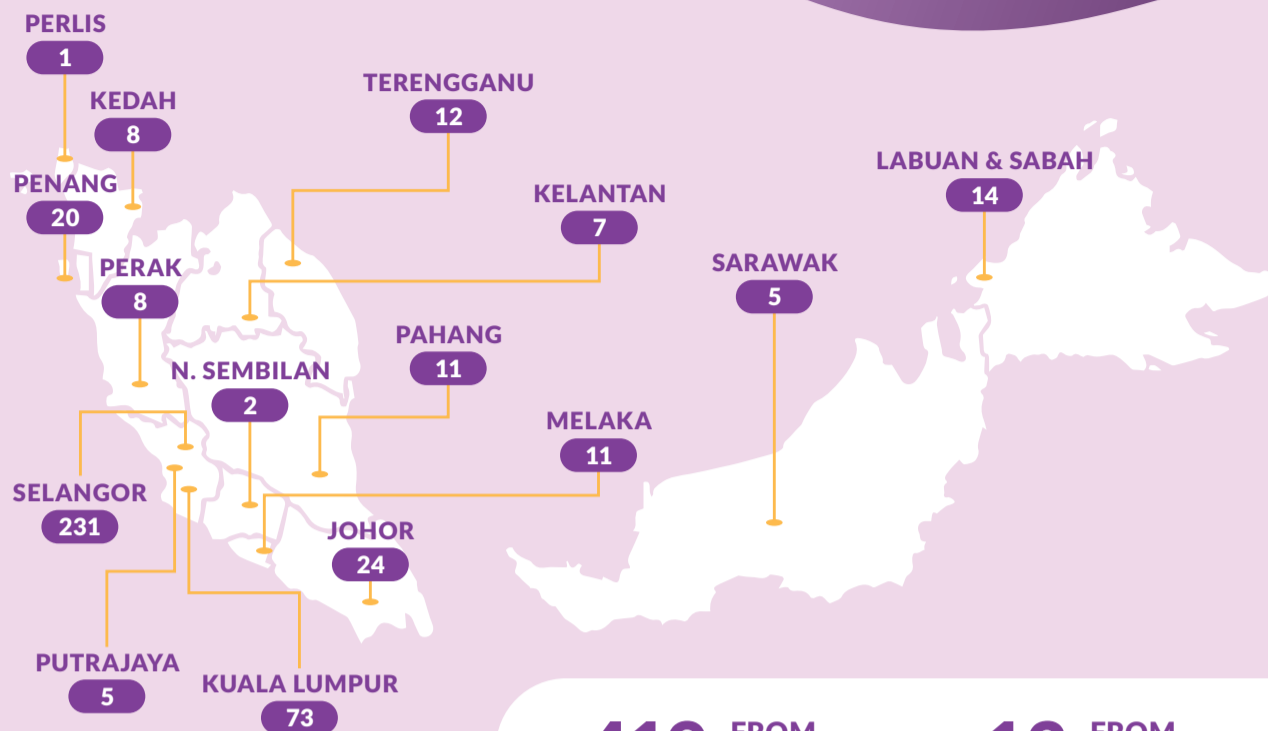

TELENISA

INFOGRAPHIC 2022

A short summary based on the Telenisa Statistic and Findings 2022

Client Demographics

Total number of clients in 2022 was **431**

New Clients Repeated Clients

419 FROM MALAYSIA • **12** FROM OVERSEAS