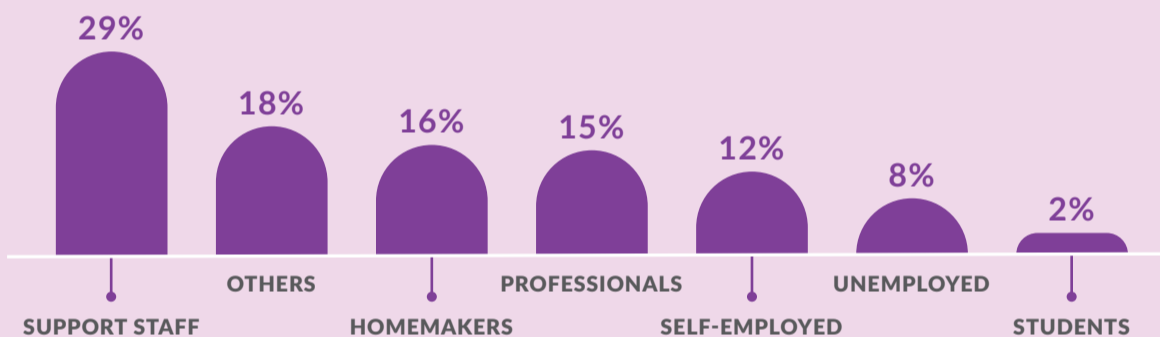

Occupations