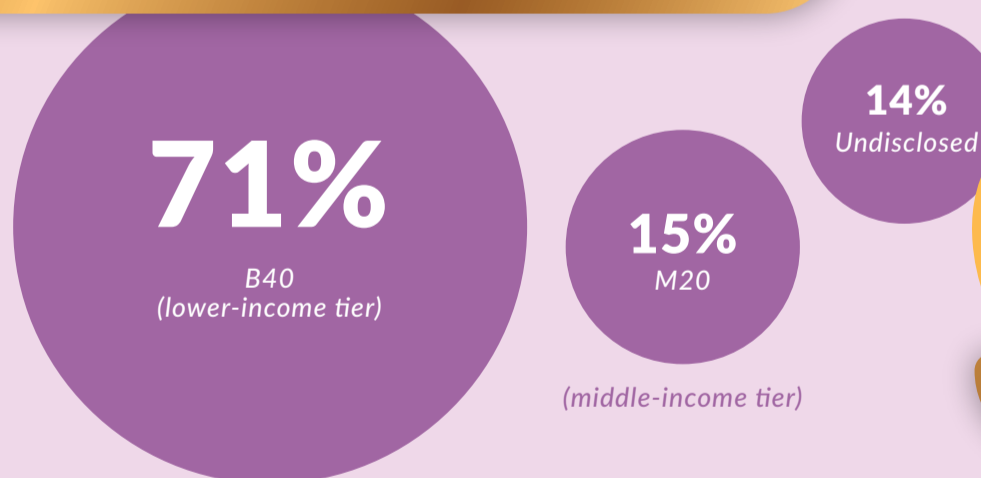

House Income Classification