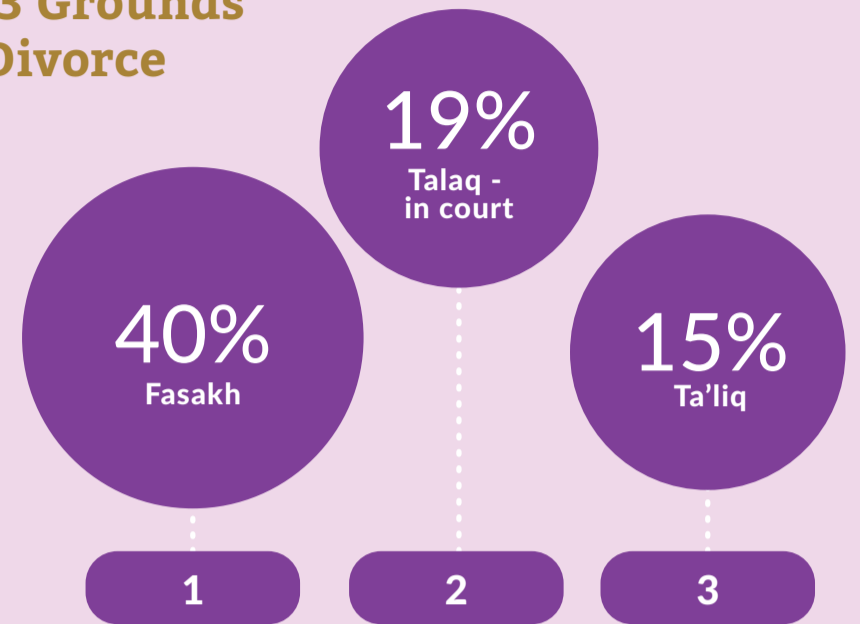

Operates on: Tuesdays, Wednesdays & Thursdays • From 10:00AM to 5:00PM

TELENISA

INFOGRAPHIC 2022

A short summary based on the Telenisa Statistic and Findings 2022

Top 4 Reasons for Marriage Breakdown

	2020	2021	2022
TOP 1	DOMESTIC VIOLENCE 23%	COMMUNICATION BREAKDOWN 25%	COMMUNICATION BREAKDOWN 31%
TOP 2	HUSBAND NOT PROVIDING MAINTENANCE 18%	DOMESTIC VIOLENCE 23%	DOMESTIC VIOLENCE 15%
TOP 3	INFIDELITY 14%	HUSBAND NOT PROVIDING MAINTENANCE 20%	HUSBAND NOT PROVIDING MAINTENANCE 15%
TOP 4	FINANCIAL & POLYGAMY 10%	INFIDELITY 11%	INFIDELITY 13%

Top 3 Grounds for Divorce

Issues in Wives' Maintenance

INADEQUATE MAINTENANCE 50%

HUSBAND IS UNEMPLOYED 28%

Issues Affecting Wives

Issues Relevant to Child Maintenance

HUSBAND DOES NOT OBEY 11%

OTHERS 8%