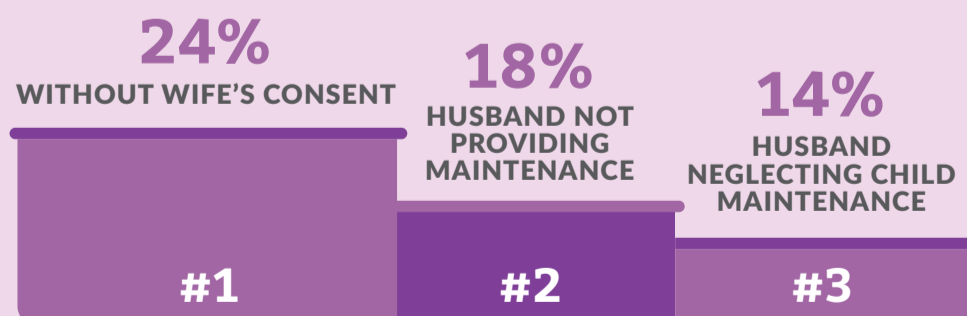

3 Issues Concerning Polygamous Marriage