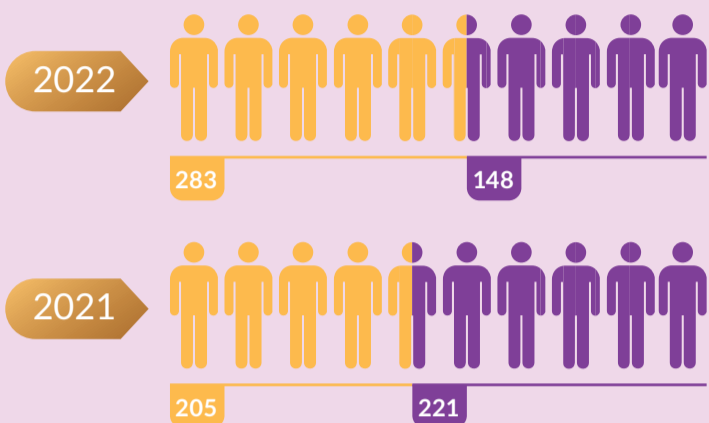

TELENISA

INFOGRAPHIC 2022

A short summary based on the Telenisa Statistic and Findings 2022

Client Demographics

Total number of clients in 2022 was **431**

New Clients Repeated Clients

419 FROM MALAYSIA • **12** FROM OVERSEAS

Operates on: Tuesdays, Wednesdays & Thursdays • From 10:00AM to 5:00PM

TELENISA

INFOGRAPHIC 2022

A short summary based on the Telenisa Statistic and Findings 2022

Top 4 Reasons for Marriage Breakdown

	2020	2021	2022
TOP 1	DOMESTIC VIOLENCE 23%	COMMUNICATION BREAKDOWN 25%	COMMUNICATION BREAKDOWN 31%
TOP 2	HUSBAND NOT PROVIDING MAINTENANCE 18%	DOMESTIC VIOLENCE 23%	DOMESTIC VIOLENCE 15%
TOP 3	INFIDELITY 14%	HUSBAND NOT PROVIDING MAINTENANCE 20%	HUSBAND NOT PROVIDING MAINTENANCE 15%
TOP 4	FINANCIAL & POLYGAMY 10%	INFIDELITY 11%	INFIDELITY 13%